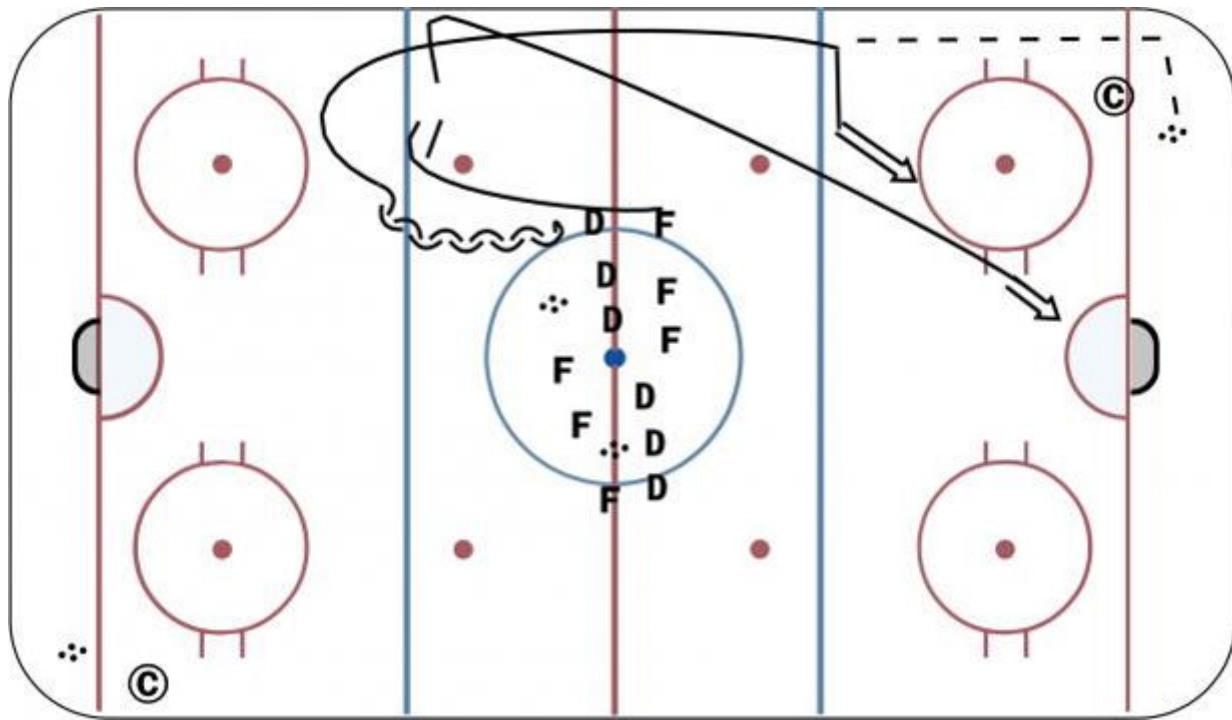

# Warm-Up, D-F Exchange F Shot, D Shot

## Description

F and D one touch pass to far blue, D quick up to F who drives net for shot  
Coach rims 2nd puck to D who walks line for shot with F net front