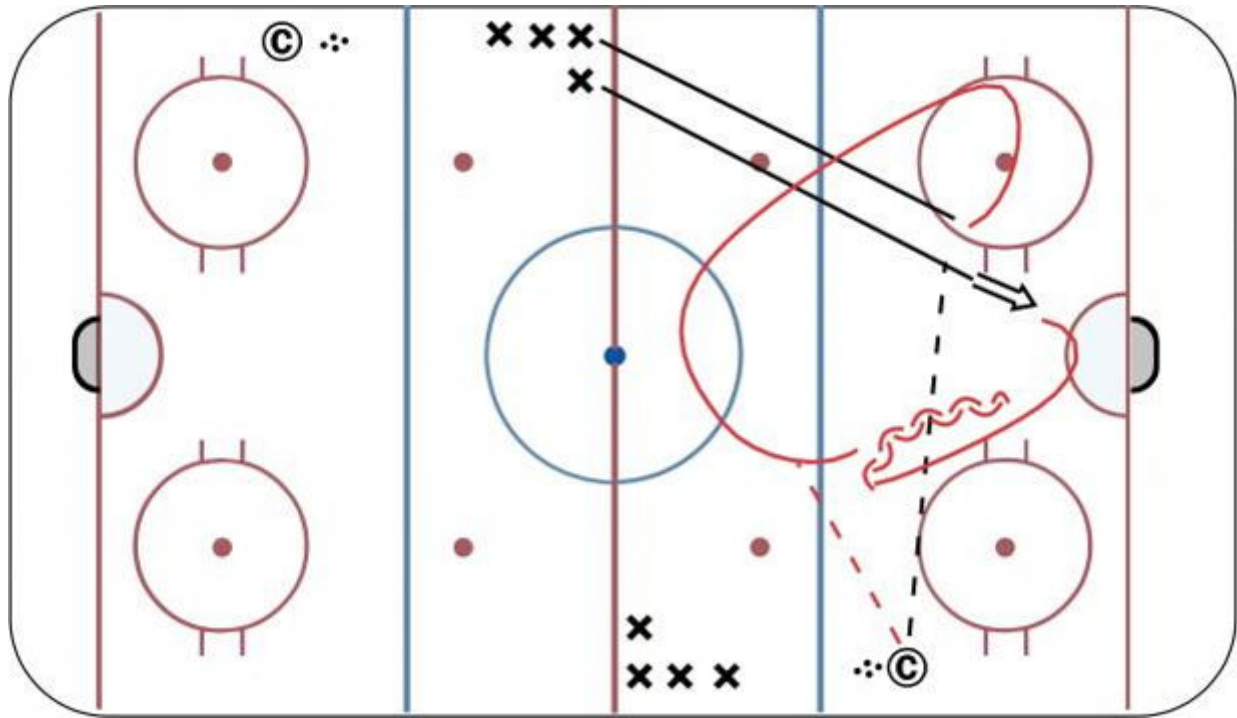

1-1 Race/1v1 Attack

Description

X1/X2 leave from red line on whistle and race for pass from coach, whoever touches puck or gets shot plays D
X who doesn't touch puck tags blue line and receives pass from coach re-attacks for 1-1 to net